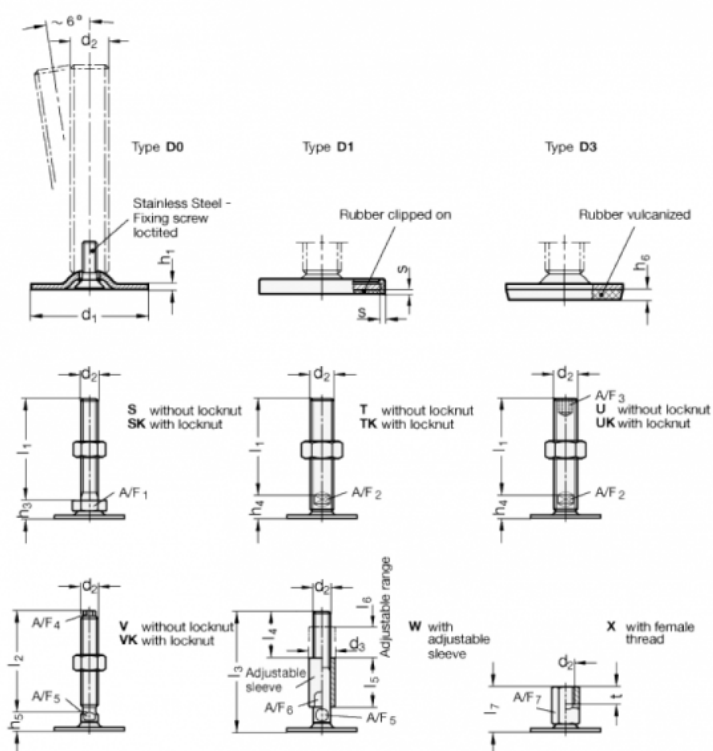

Article number: 204180M20150D1U

Description: E+G levelling foot
GN 41-80-M20-150-D1-U

Note: U Without nut, Hexagon socket at the top, Wrench flat at the bottom

Measures

$$A/F2 = 15$$

$$s = 2$$

$$A/F3 = 10$$

$$d1 = 80$$

$$d2 = M20$$

$$h1 = 3$$

$$h4 = 18$$

$$h6 =$$

$$l1 = 150$$